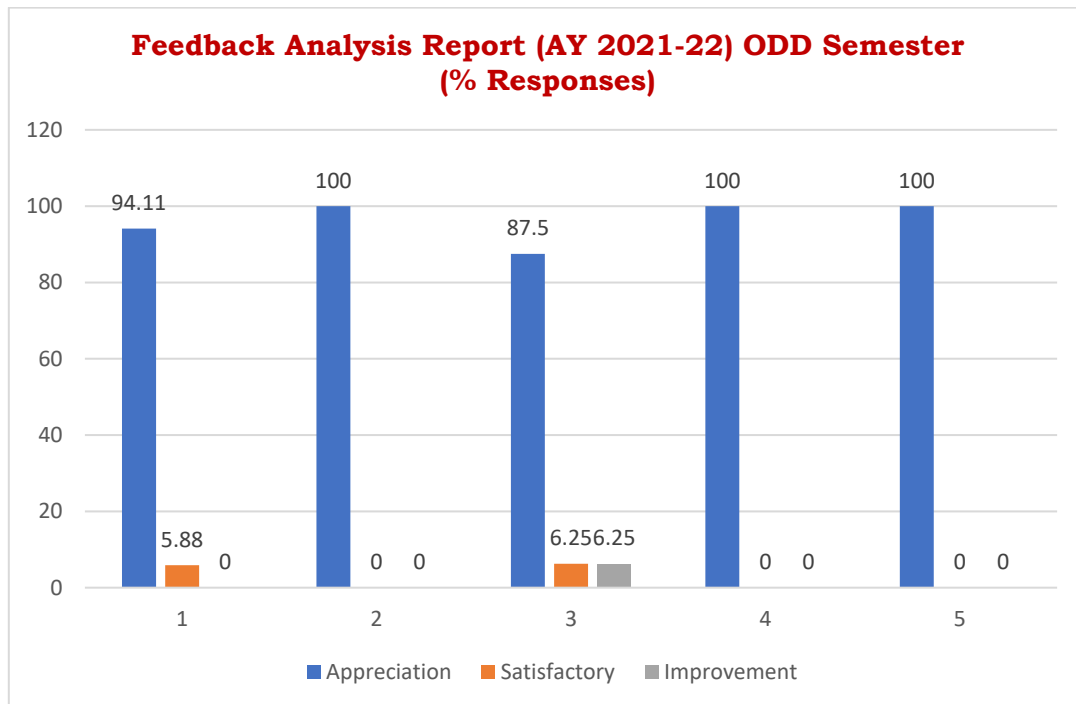

**Shiksha Mandal's**  
**Bajaj Institute of Technology, Wardha**  
(Affiliated to DBATU, Lonere, Raigad, Maharashtra)

**Feedback Analysis Report (AY 2021-22) ODD Semester**

S. No.	Program	% Responses		
		Appreciation	Satisfactory	Improvement
1.	Department of Civil Engineering	94.11	5.88	NIL
2.	Department of Computer Engineering	100	NIL	NIL
3.	Department of Electrical Engineering	87.50	6.25	6.25
4.	Department of Mechanical Engineering	100	NIL	NIL
5.	Department of First Year Engineering	100	NIL	NIL