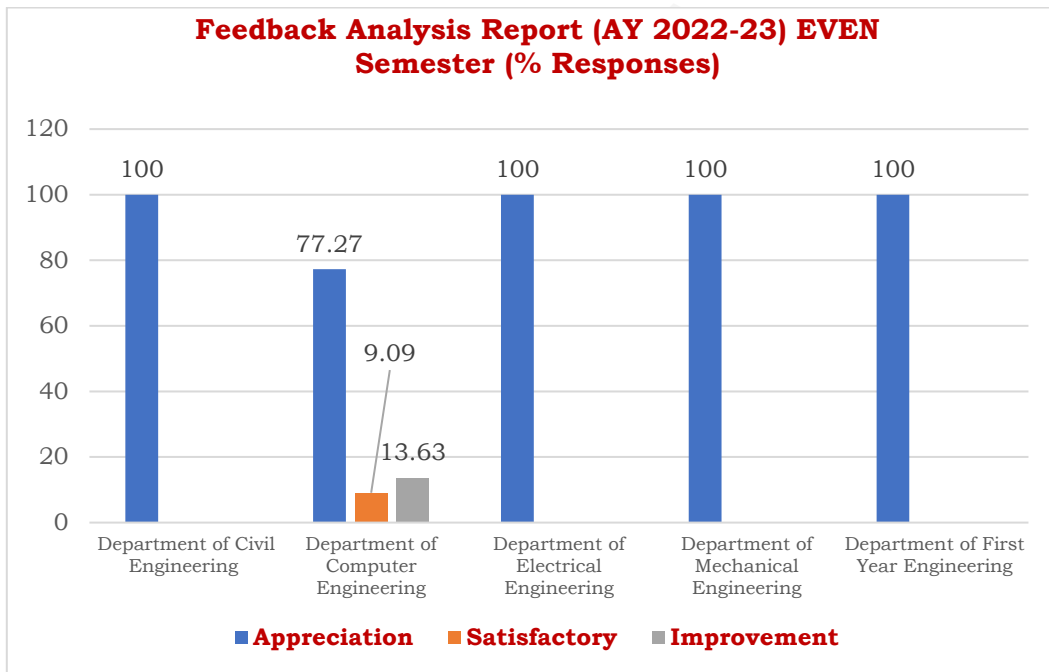

Shiksha Mandal's
Bajaj Institute of Technology, Wardha
(Affiliated to DBATU, Lonere, Raigad, Maharashtra)

Feedback Analysis Report (AY 2022-23) EVEN Semester

S. No.	Program	% Responses		
		Appreciation	Satisfactory	Improvement
1.	Department of Civil Engineering	100	NIL	NIL
2.	Department of Computer Engineering	77.27	9.09	13.63
3.	Department of Electrical Engineering	100	NIL	NIL
4.	Department of Mechanical Engineering	100	NIL	NIL
5.	Department of First Year Engineering	100	NIL	NIL