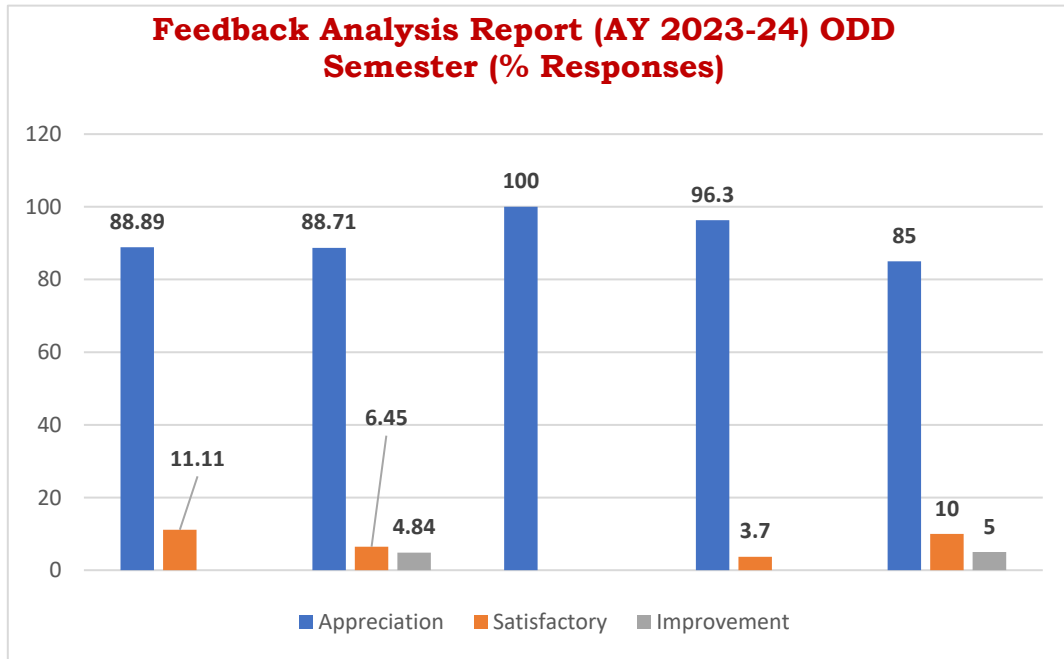

Shiksha Mandal's
Bajaj Institute of Technology, Wardha
(Affiliated to DBATU, Lonere, Raigad, Maharashtra)

Feedback Analysis Report (AY 2023-24) ODD Semester

S. No.	Program	% Responses		
		Appreciation	Satisfactory	Improvement
1.	Department of Civil Engineering	88.89	11.11	NIL
2.	Department of Computer Engineering	88.71	6.45	4.84
3.	Department of Electrical Engineering	100	NIL	NIL
4.	Department of Mechanical Engineering	96.30	3.70	NIL
5.	Department of First Year Engineering	85	10	5